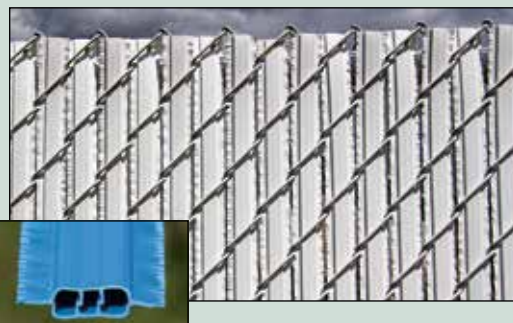

Chain link fence with privacy fence slats inserted into it when it is woven is the easiest, most cost-effective fence to install. Since the slats are already in the wire when you receive your fence, all you need to do is stand it up, stretch it out and tie it down. It's that simple.

Privacy Fence Slats

High-quality, durable after market fence slats are inserted into previously installed or new chain link fencing to provide an attractive appearance and give exceptional privacy and security. They also add and provide excellent wind protection.

2" Mesh Fencing

Noodle Link™

Chain Link Fence with Bottom Locking Slats
(75% privacy approx.)

Noodle Link Plus™

Chain Link Fence with Ultimate Slats™
(98% privacy approx.)

Noodle Link Lite™

Chain Link Fence with EZ Slats™
(75% privacy approx.)

PrivacyMaster®

Chain Link Fence with Winged Slats®
(90% privacy approx.)

SlatLink®

Chain Link Fence with FeatherLock Slats®
(80% privacy approx.)

HedgeMaster™

Chain Link Fence with HedgeLink Slats™
(90% privacy approx.)