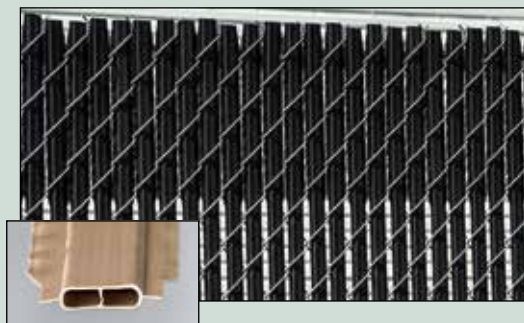

SlatLink®

Chain Link Fence with FeatherLock Slats®
(80% privacy approx.)