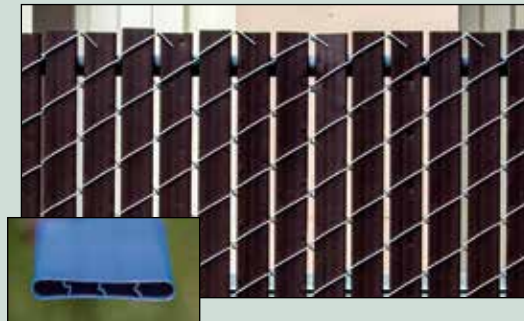

IndustrialLink®

Chain Link Fence with Industrial Slats
(75% privacy approx.)