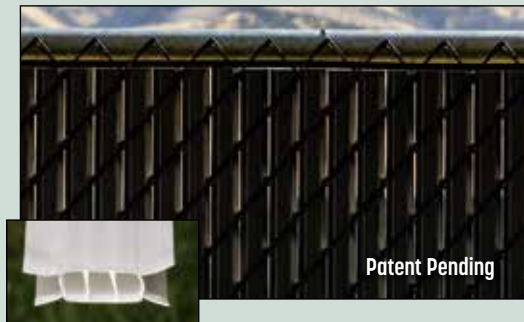

Chain link fence with privacy fence slats inserted into it when it is woven is the easiest, most cost-effective fence to install. Since the slats are already in the wire when you receive your fence, all you need to do is stand it up, stretch it out and tie it down. It's that simple.

Privacy Fence Slats

High-quality, durable after market fence slats are inserted into previously installed or new chain link fencing to provide an attractive appearance and give exceptional privacy and security. They also add and provide excellent wind protection.

3 1/2" x 5" Mesh Fencing

PrivacyLink®

Chain Link Fence with Fin2000 Slats®
(98% privacy approx.)

IndustrialLink®

Chain Link Fence with Industrial Slats
(75% privacy approx.)

VinylWood®

Chain Link Fence with VinylWood Slats®
(98% privacy approx.)

2" Mesh Fencing

Noodle Link™

Chain Link Fence with Bottom Locking Slats
(75% privacy approx.)

Noodle Link Plus™

Chain Link Fence with Ultimate Slats™
(98% privacy approx.)

Noodle Link Lite™

Chain Link Fence with EZ Slats™
(75% privacy approx.)