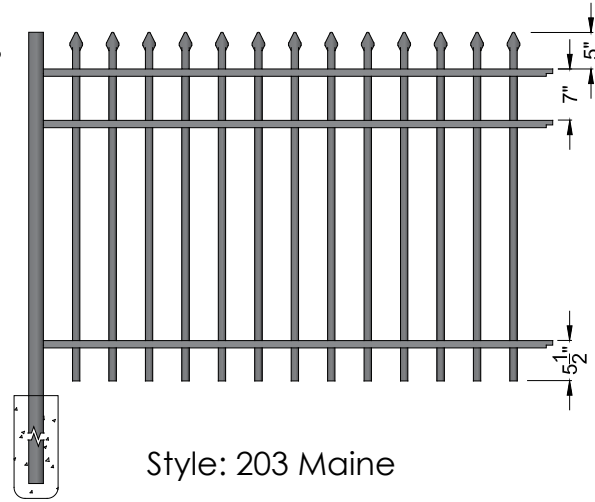

iDeal
aluminum

Parkway Collection

UPGRADE YOUR RESIDENTIAL FENCE

PARKWAY STYLES

Style: 200 Californian

Style: 203 Maine

Style: 300 Long Islander

Style: 303 Floridian

The Parkway Series is sleekly designed with a 1" wide rectangular picket to add the finishing touch and design detail to any outdoor space. The picket style presents clean lines, durability and unrivaled strength for a residential grade aluminum fence product. The Parkway Series is a cost effective way to add a whole new aesthetic to your home fence product.