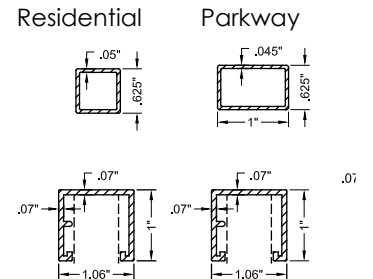

The Parkway Series is sleekly designed with a 1" wide rectangular picket to add the finishing touch and design detail to any outdoor space. The picket style presents clean lines, durability and unrivaled strength for a residential grade aluminum fence product. The Parkway Series is a cost effective way to add a whole new aesthetic to your home fence product.

POST/RAIL CONNECTION

HARDWARE

The World's #1 Safety Gate Latch

PICKETS COMPARISON

STANDARD COLORS

*actual colors may vary

www.ideal-ap.com
Toll Free: 877.323.6496