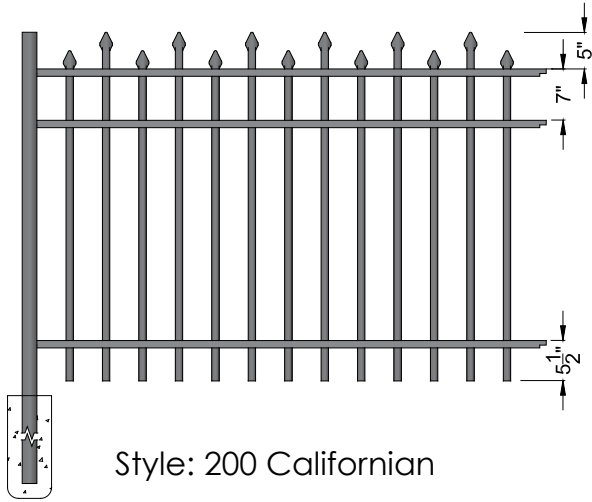

iDeal
aluminum

Parkway Collection

UPGRADE YOUR RESIDENTIAL FENCE

PARKWAY STYLES

Style: 200 Californian

Style: 203 Maine

Style: 300 Long Islander

Style: 303 Floridian

The Parkway Series is sleekly designed with a 1" wide rectangular picket to add the finishing touch and design detail to any outdoor space. The picket style presents clean lines, durability and unrivaled strength for a residential grade aluminum fence product. The Parkway Series is a cost effective way to add a whole new aesthetic to your home fence product.