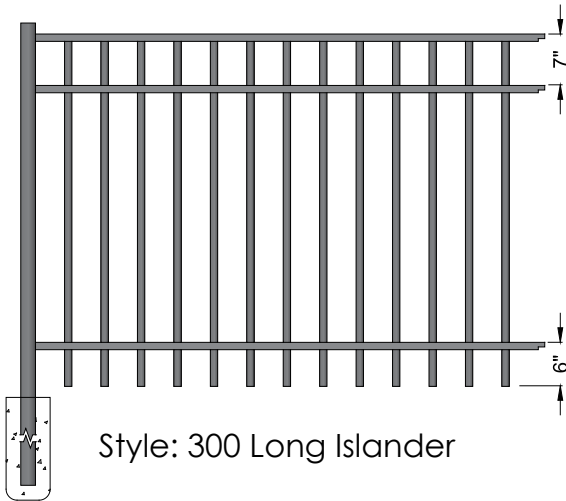

iDeal
aluminum

Parkway Collection

UPGRADE YOUR RESIDENTIAL FENCE

PARKWAY STYLES

Style: 200 Californian

Style: 203 Maine

Style: 300 Long Islander

Style: 303 Floridian

The Parkway Series is sleekly designed with a 1" wide rectangular picket to add the finishing touch and design detail to any outdoor space. The picket style presents clean lines, durability and unrivaled strength for a residential grade aluminum fence product. The Parkway Series is a cost effective way to add a whole new aesthetic to your home fence product.