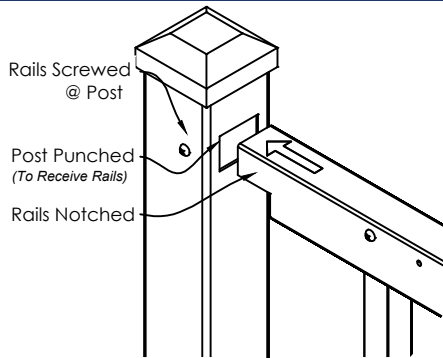

POST/RAIL CONNECTION