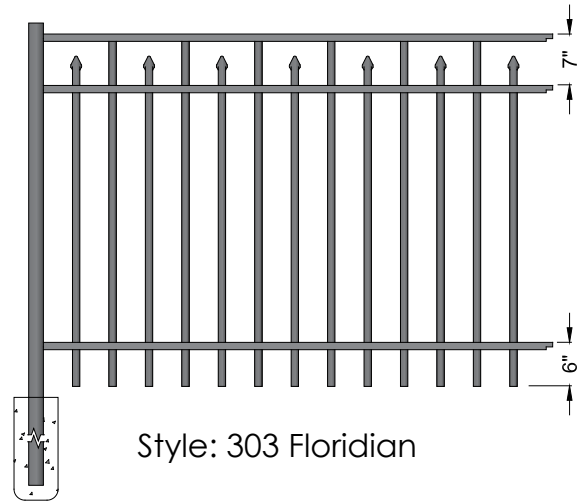

iDeal
aluminum

Parkway Collection

UPGRADE YOUR RESIDENTIAL FENCE

PARKWAY STYLES

Style: 200 Californian

Style: 203 Maine

Style: 300 Long Islander

Style: 303 Floridian

The Parkway Series is sleekly designed with a 1" wide rectangular picket to add the finishing touch and design detail to any outdoor space. The picket style presents clean lines, durability and unrivaled strength for a residential grade aluminum fence product. The Parkway Series is a cost effective way to add a whole new aesthetic to your home fence product.