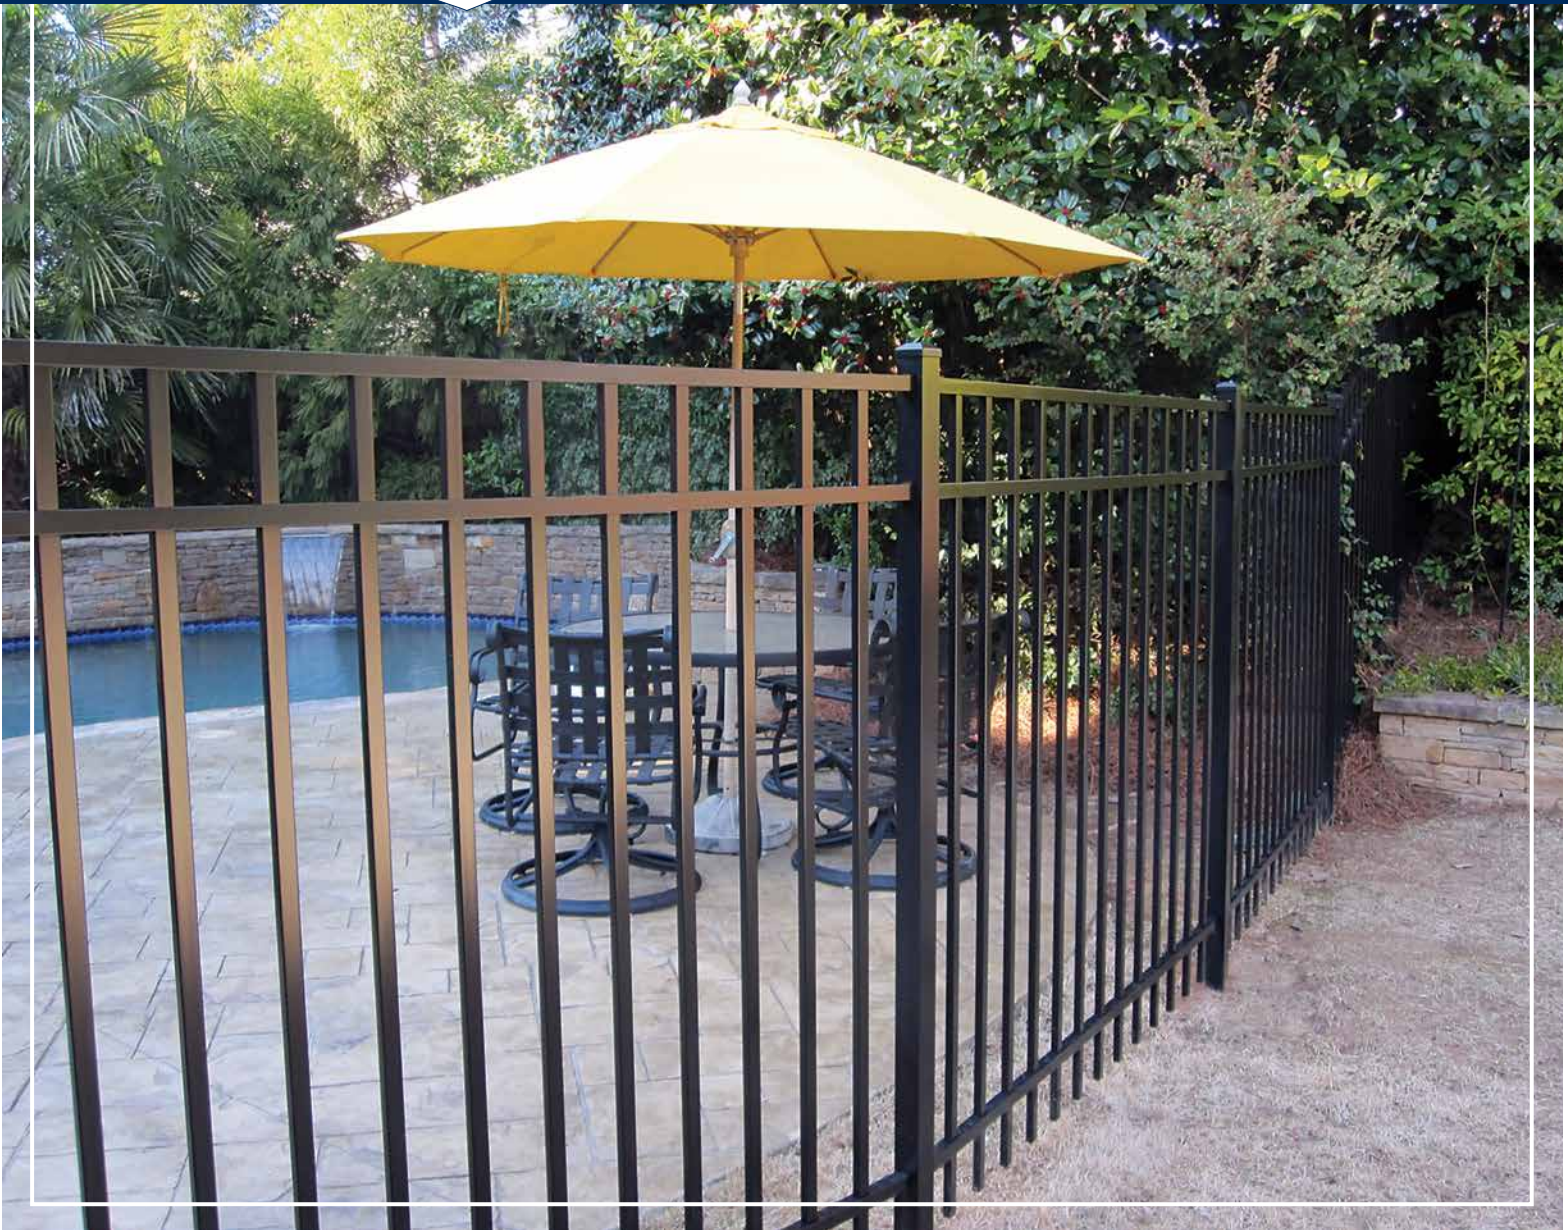

iDeal
aluminum

Parkway Collection

UPGRADE YOUR RESIDENTIAL FENCE

PARKWAY STYLES

Style: 200 Californian

Style: 203 Maine

Style: 300 Long Islander

Style: 303 Floridian

The Parkway Series is sleekly designed with a 1" wide rectangular picket to add the finishing touch and design detail to any outdoor space. The picket style presents clean lines, durability and unrivaled strength for a residential grade aluminum fence product. The Parkway Series is a cost effective way to add a whole new aesthetic to your home fence product.